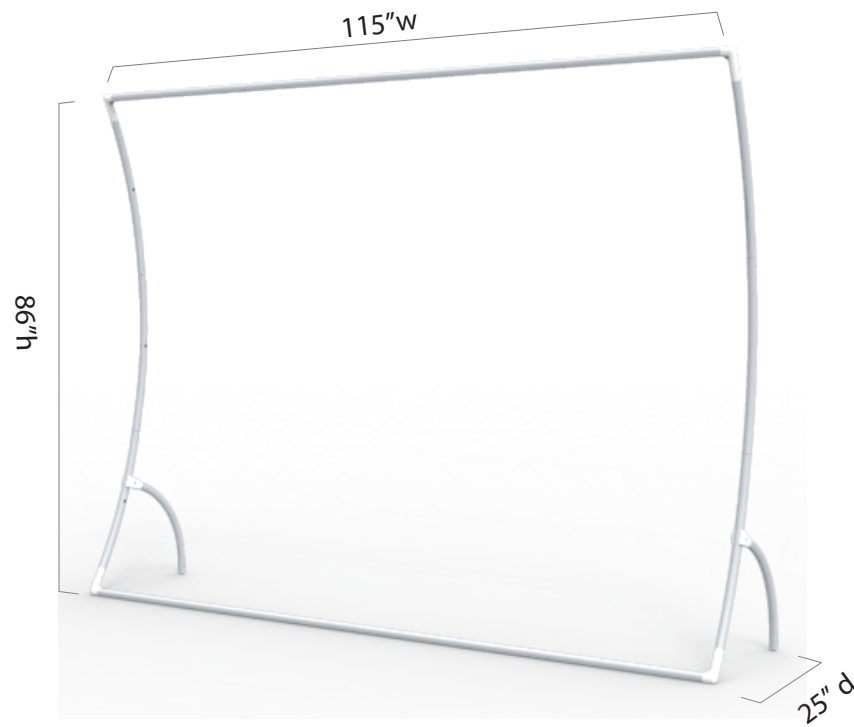

PRODUCT INFORMATION

Visible Size: 62" W x 42" H

TEMPLATE

keep important graphics in this line

Front panel

(Note: PDF files may be useable but must be reviewed first by our Art Dept. to assure quality)

File:

PRODUCT INFORMATION

Visible Size: 91" W x 86" H

TEMPLATE

keep important graphics in this line

Front panel

(Note: PDF files may be useable but must be reviewed first by our Art Dept. to assure quality)

File:

PRODUCT INFORMATION

Visible Size: 115" W x 86" H

TEMPLATE

keep important graphics in this line

Front panel

(Note: PDF files may be useable but must be reviewed first by our Art Dept. to assure quality)